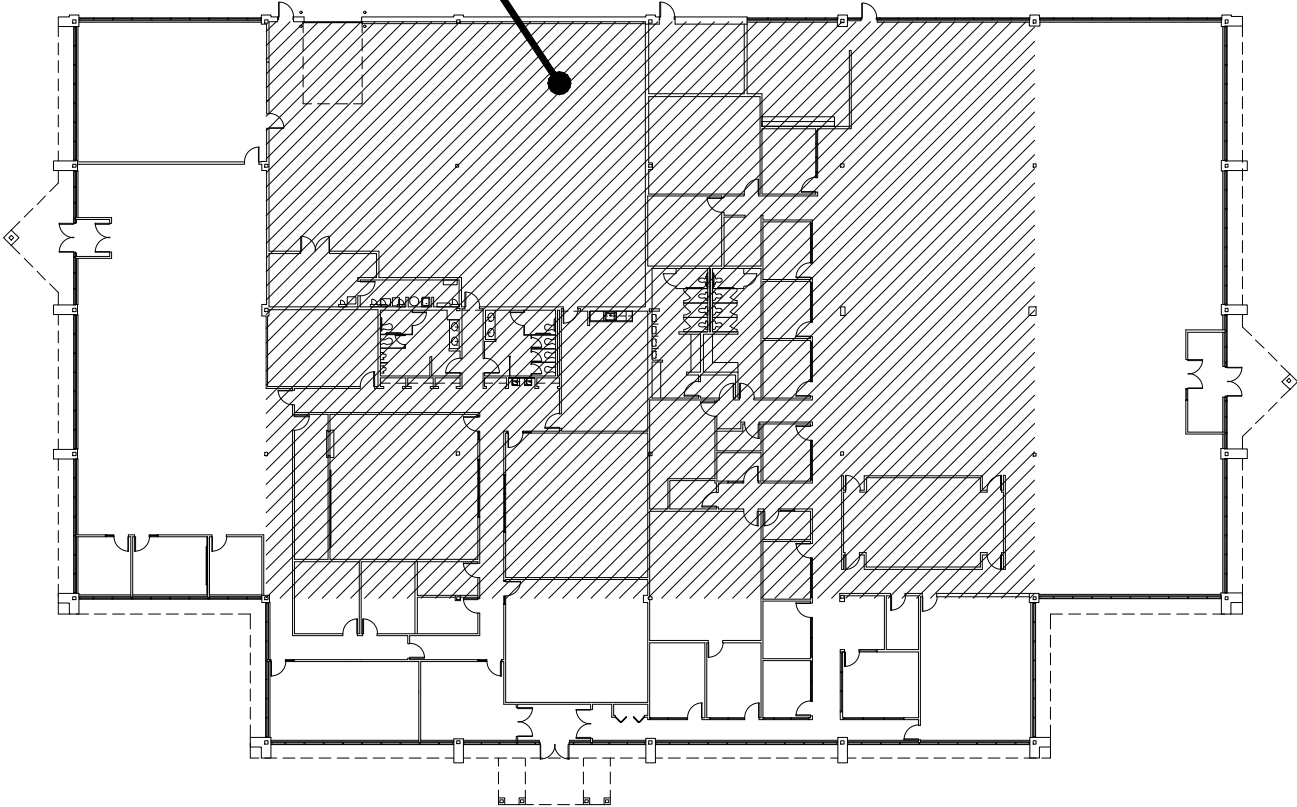

Fairlane Business Park

High Bay: 19,200 Sq. Ft.
Ceiling Height: 19'-5 1/2"

NORTH

SCALE: 1" = 40'-0"

12/10/13
5256-01-REL.DWG

555 Republic Drive
Entire Floor
Allen Park, MI 48101