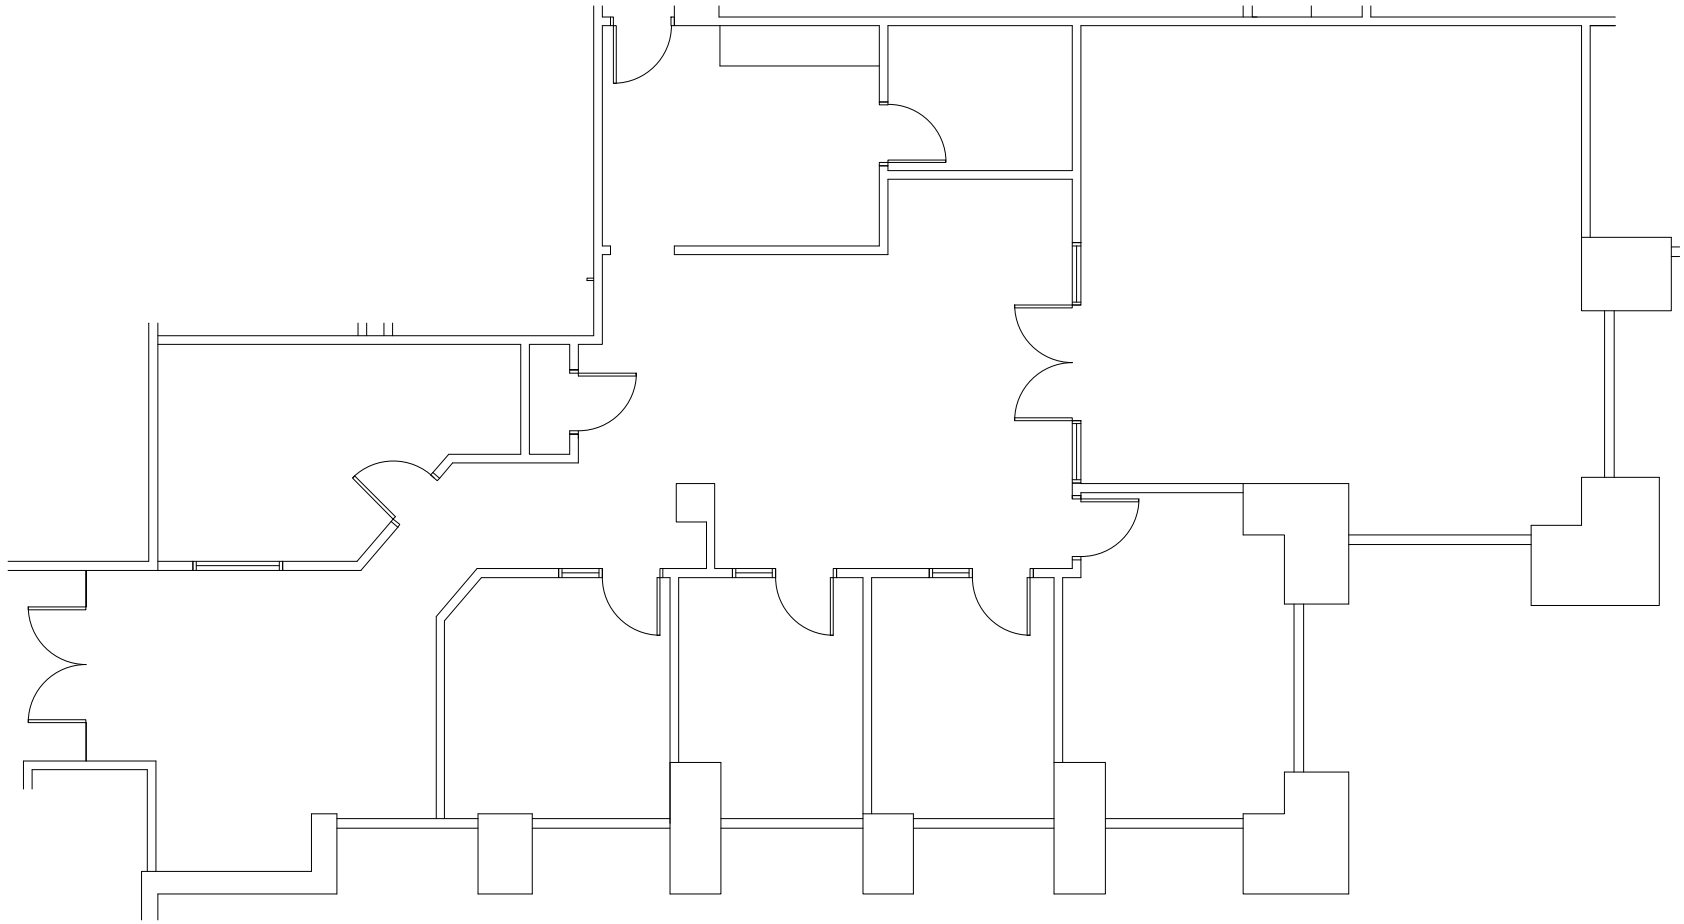

Fairlane Plaza North

NORTH

SCALE: 1" = 10'-0"

5/28/13
5170-01-REL.DWG

ENLARGED AREA

290 Town Center Drive
Suite 141
Dearborn, MI 48126