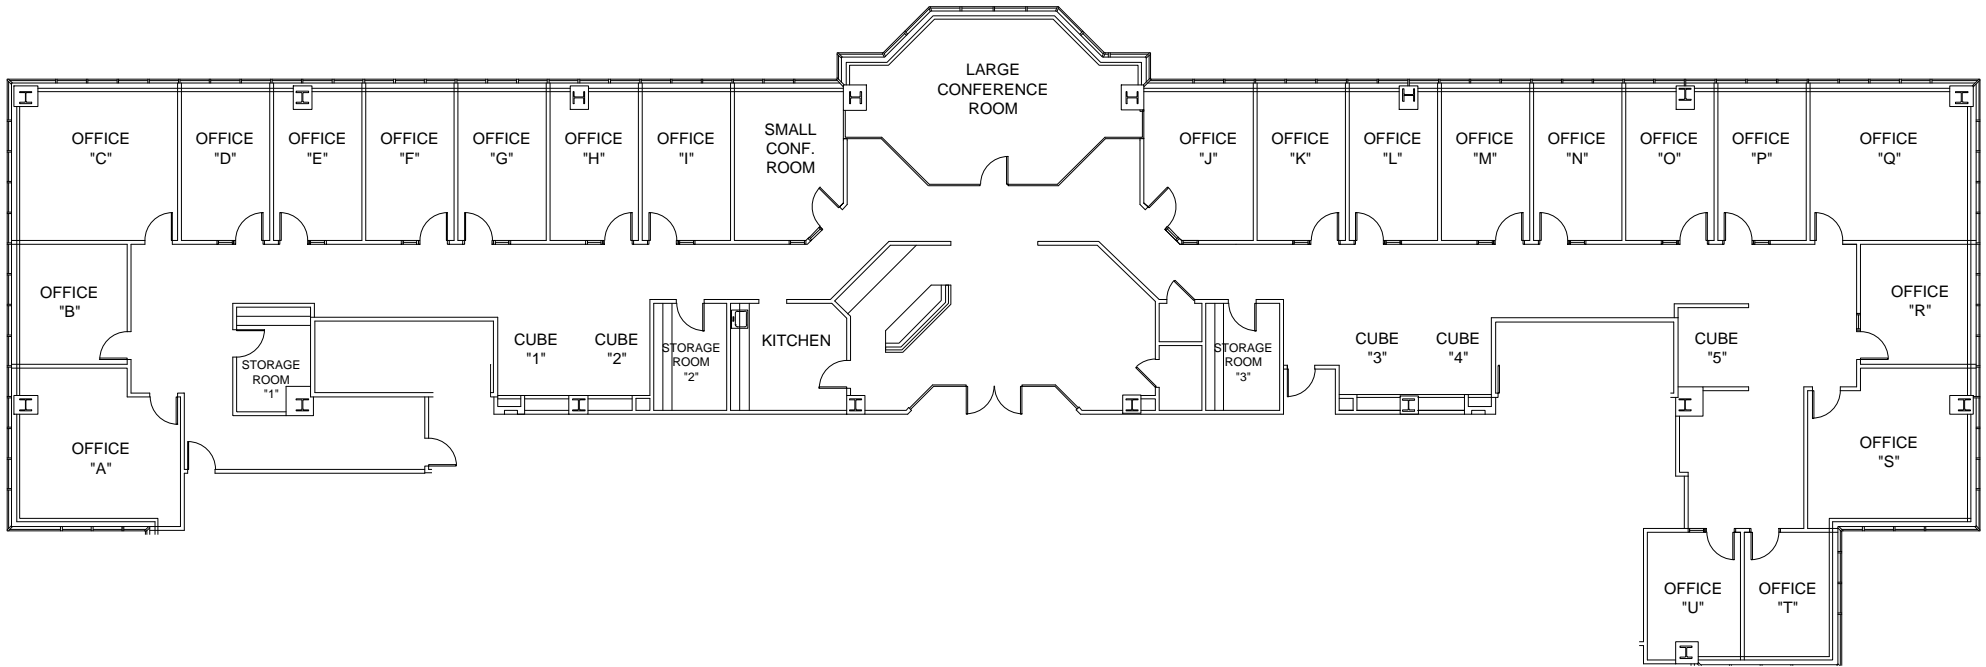

Executive Offices at Fairlane Plaza

ENLARGED AREA

290 Town Center Drive
Suite 420
Dearborn, MI 48126